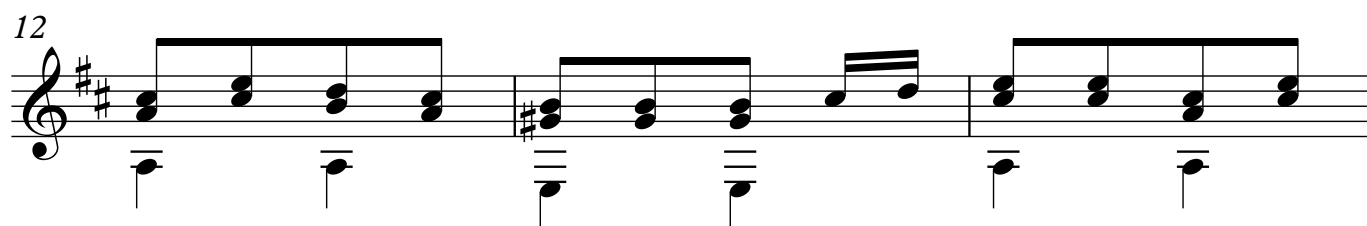

Guitarra 1

OPUS - 58

SEIS CONTRADANZAS

3.- LA CONSTANCE

TRANSCRIPCIÓN: LUIS ALVAREZ

FERNANDO CARULLI

(1770 - 1841)

♩ = 100