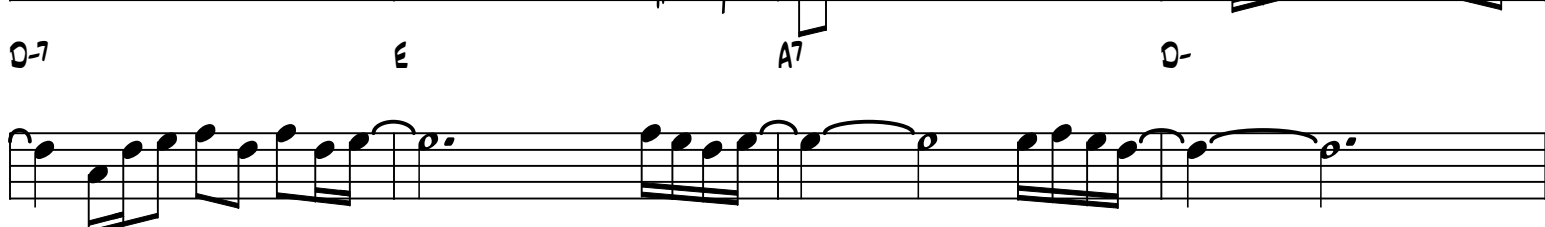

# THEM FROM PARADISE

JOEL DIAMOND

SAXOPHONE B♭  
TEMPO C. 94

D-

G-

D-7

B♭

Chord progression: D-7 E7 E7 A7

Chord progression: A A7 A7 D-7

Chord progression: D-7 E7 A D-

Chord progression: D- A7 A D-7

Chord progression: D-7 E7 E7 A7

Chord progression: A7 A7 A7 D-7

Chord progression: D-7 G-7 G-7 E E7 A7 A D-

Chord progression: D- G-7 G-7 E E7 A A7