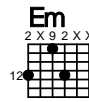

Musical staff with treble clef and empty lines for notes and tablature.