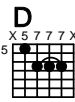

Musical staff with treble clef and empty lines for notes and tablature.