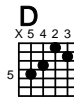

Tab

Chord diagrams for C, D, G, C, Dm7, Abdim, and Am7.

Tab

Chord diagrams for F, G, EbMaj7, A7, Fdim, and G7.

Tab

Chord diagrams for C, D, G, C, Dm7, Abdim, and Am7.

25 Nylon String Guitar

Chord diagrams for F, G, EbMaj7, A7, Fdim, and G7.

Chords: Gsus (3X35XX), Gm (355333), A7 (5X565X), D (X5423X), Em (X7998X), E2 (X7647X)

Chords: Asus (5X57XX), Am (5X25XX), B7 (X2424X), Em (X79987), F (1X321X), C (X3555X), Dm (X57765), D2 (X5425X)

Musical staff with treble clef and empty lines for notes and tablature.

Musical staff with empty lines for notes and tablature.

Musical staff with notes and tablature. Includes the text "25 Nylon String Guitar" in a box.

Musical staff with notes and tablature.

Musical staff with notes and tablature.

The image shows a musical score for guitar. It consists of a treble clef staff with a 7/8 time signature and a corresponding guitar tablature staff. The score is divided into four measures, each with a chord diagram above it: C, D, G, and C. The tablature includes triplets and various fret numbers (3, 5, 7, 8, 2, 4, 5) across the six strings. The chord diagrams are as follows: