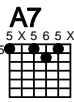

Musical staff with treble clef and empty lines for notes and tablature.