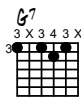

Invocation de Novembre

Accords guitare

Musique de Thierry Chauve

Tab

9b

Tab

17a

Tab

34a

42b

50a

Tab

Bass clef staff with four measures of slash notation.

58b

Bass clef staff with four measures of slash notation.

Bass clef staff with four measures of slash notation.