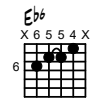

Invocation de Novembre

Accords guitare

Musique de Thierry Chauve

Tab

9b

Tab

17a

Tab

34a

42b

50a

Tab

Bass clef staff with four measures of slash notation.

58b

Bass clef staff with four measures of slash notation.

Bass clef staff with four measures of slash notation.