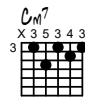

Invocation de Novembre

Accords guitare

Musique de Thierry Chauve

Tab

9b

Tab

17a

Tab

34a

42b

50a

Tab

Bass clef staff with four measures of slash notation.

58b

Bass clef staff with four measures of slash notation.

Bass clef staff with four measures of slash notation.