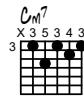

Invocation de Novembre

Accords guitare

Musique de Thierry Chauve

Tab

9b

Tab

17a

Tab

34a

42b

50a

Tab

Bass clef staff with four measures of slash notation.

58b

Bass clef staff with four measures of slash notation.

Bass clef staff with four measures of slash notation.