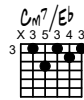

Invocation de Novembre

Accords guitare

Musique de Thierry Chauve

Tab

9b

Tab

17a

Tab

34a

42b

50a

Tab

Bass clef staff with four measures of slash notation.

58b

Bass clef staff with four measures of slash notation.

Bass clef staff with four measures of slash notation.