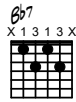

Invocation de Novembre

Accords guitare

Musique de Thierry Chauve

Tab

9b

Tab

17a

Tab

34a

42b

50a

Tab

Bass clef staff with four measures of slash notation.

58b

Bass clef staff with four measures of slash notation.

Bass clef staff with four measures of slash notation.