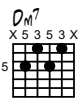

Invocation de Novembre

Accords guitare

Musique de Thierry Chauve

Tab

9b

Tab

17a

Tab

34a

42b

50a

Tab

Bass clef staff with four measures of slash notation.

58b

Bass clef staff with four measures of slash notation.

Bass clef staff with four measures of slash notation.