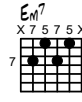

34a

42b

50a

Tab

Bass clef staff with four measures of slash notation.

58b

Bass clef staff with four measures of slash notation.

Bass clef staff with four measures of slash notation.