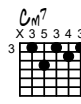

Invocation de Novembre

Accords guitare

Musique de Thierry Chauve

Tab

9b

Tab

17a

Tab

34a

42b

50a

Tab

Bass clef staff with four measures of slash notation.

58b

Bass clef staff with four measures of slash notation.

Bass clef staff with four measures of slash notation.