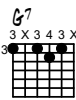

Invocation de Novembre

Accords guitare

Musique de Thierry Chauve

Tab

9b

Tab

17a

Tab

34a

42b

50a

Tab

Bass clef staff with four measures of slash notation.

58b

Bass clef staff with four measures of slash notation.

Bass clef staff with four measures of slash notation.