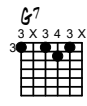

Invocation de Novembre

Accords guitare

Musique de Thierry Chauve

Tab

9b

Tab

17a

Tab

34a

42b

50a

Tab

Bass clef staff with four measures of slash notation.

58b

Bass clef staff with four measures of slash notation.

Bass clef staff with four measures of slash notation.