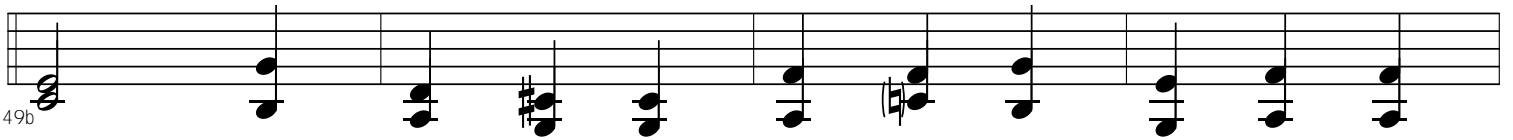

C G/D Em11 A7/E D D7 G/B C D