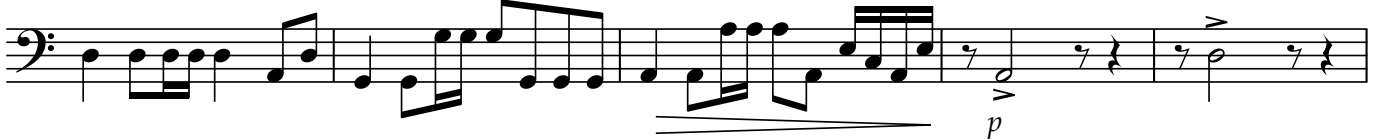

38

43

47

51

56

60

2
70

Guitare basse à 4 cordes

Musical staff 1: Bass clef, 4/4 time signature. Measures 70-74. Dynamics: *mf*, *f*. Includes a crescendo hairpin.

75 **rall.**

Musical staff 2: Bass clef, 4/4 time signature. Measures 75-78. Dynamics: *pp*. Includes a decrescendo hairpin, a triplet of eighth notes, and a fermata.