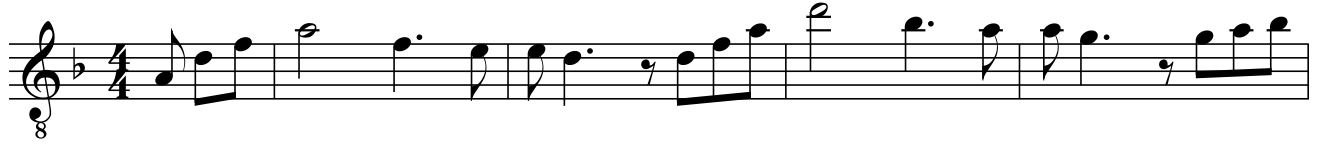

Hevenu Schalom Alejchem

Traditional (Arr.: Ralf Behrens)

www.ra-be-musik-und-mehr.de - ©2019 RaBe

Electric Guitar

♩ = c. 120

accel. ♩ = c. 70 - 150