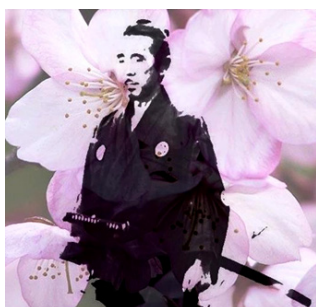

Bernard Dewagtere

France, SIN LE NOBLE

Sakura (Cherry blossom) Traditional

About the artist

Doctor in musicology, conductor and composer.

Compositions and arrangements from all eras, in all styles or musical genres and for any instrument or vocal training.

Qualification: PhD Musicology

Associate: SACEM - IPI code of the artist : 342990

Artist page : <https://www.free-scores.com/Download-PDF-Sheet-Music-bernard-dewagtere.htm>

About the piece

Title: Sakura [Cherry blossom]

Composer: Traditional

Arranger: Dewagtere, Bernard

Copyright: Copyright © Dewagtere, Bernard

Instrumentation: Alto Saxophone or Clarinet (Eb), piano or organ

Style: Traditional

Comment: Japanese traditional song sakura sakura was primarily played on shakuhachi (bamboo flute). During World War II, the sakura being an enduring metaphor for the ephemeral nature of life, was used to motivate the Japanese pilots. They would paint them on the sides of their suicide planes. Their souls were reincarnated in the blossoms.

Bernard Dewagtere on [free-scores.com](https://www.free-scores.com)

LICENSE

This sheet music requires an authorization
- for public performances
- for use by teachers

Buy this license at :

<https://www.free-scores.com/licence-partition-uk.php?partition=14791>

- listen to the audio
- share your interpretation
- comment
- pay the licence
- contact the artist

Prohibited distribution on other website.