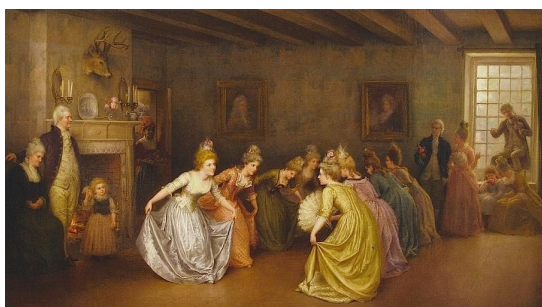

Bernard Dewagtere

France, SIN LE NOBLE

Menuet (Orchestral suite No2 – BWV 1067) Bach, Johann Sebastian

About the artist

Doctor in musicology, conductor and composer.

Compositions and arrangements from all eras, in all styles or musical genres and for any instrument or vocal training.

Qualification: PhD Musicology

Associate: SACEM - IPI code of the artist : 342990

Artist page : <https://www.free-scores.com/Download-PDF-Sheet-Music-bernard-dewagtere.htm>

About the piece

Title: Menuet [Orchestral suite No2 – BWV 1067]
Composer: Bach, Johann Sebastian
Arranger: Dewagtere, Bernard
Copyright: Copyright © Dewagtere, Bernard
Instrumentation: Piano solo
Style: Baroque

Bernard Dewagtere on [free-scores.com](https://www.free-scores.com)

LICENSE

This sheet music requires an authorization
- for public performances
- for use by teachers

Buy this license at :

<https://www.free-scores.com/licence-partition-uk.php?partition=59108>

- listen to the audio
- share your interpretation
- comment
- pay the licence
- contact the artist

Prohibited distribution on other website.