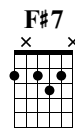

- listen to the audio
- share your interpretation
- comment
- pay the licence
- contact the artist

Prohibited distribution on other website.

Etude jazz en sol - Jazz study in G

Pierre-Emmanuel GILLET

♩ = 90

jz.guit.

Musical notation for measures 1-4. Treble clef, key signature of one sharp (F#), 4/4 time. Includes guitar tablature below the staff.

Da Coda

Db9(no5)

A7b5

G(no5)

GΔ

G7