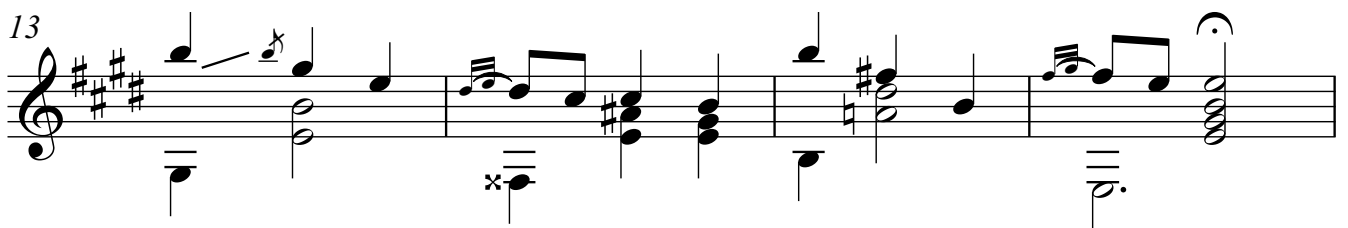

## Nº2 - Vals Noble

TRANSCRIPCIÓN: LUIS ALVAREZ

ENRIQUE GRANADOS  
(1867-1916)

Tempo de Vals noble

$\text{♩} = 120$

2

17

20

24

Arm 12

Arm 7

28

32

36

40

Musical notation for measures 40-43. The key signature is three sharps (F#, C#, G#). The melody is written in a treble clef. Measure 40 starts with a half note G4, followed by quarter notes A4, B4, and C5. Measure 41 has quarter notes D5, E5, and F#5. Measure 42 has quarter notes G5, A5, and B5. Measure 43 has quarter notes C6, B5, and A5. There are some markings like 'x' and '##' in the lower staff.

52

Musical notation for measures 52-55. The melody continues with quarter notes G4, A4, B4, and C5. Measure 53 has quarter notes D5, E5, and F#5. Measure 54 has quarter notes G5, A5, and B5. Measure 55 has quarter notes C6, B5, and A5. There are some markings like 'x' and '##' in the lower staff.