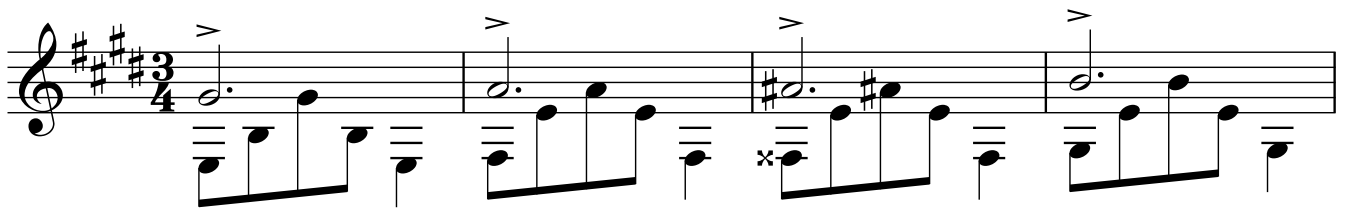

## Nº2 - Vals Noble

TRANSCRIPCIÓN: LUIS ALVAREZ

ENRIQUE GRANADOS  
(1867-1916)

Tempo de Vals noble

$\text{♩} = 120$

2

17

20

24

Arm 12

Arm 7

28

32

36

40

Musical notation for measures 40-43. The key signature is three sharps (F#, C#, G#). The melody is written in a treble clef. Measure 40 starts with a half note G4, followed by quarter notes A4, B4, and C5. Measure 41 has quarter notes D5, E5, and F#5. Measure 42 has quarter notes G5, A5, and B5. Measure 43 has quarter notes C6, B5, and A5. There are some markings like 'x' and '##' in the lower staff.

52

Musical notation for measures 52-55. The melody continues with quarter notes G4, A4, B4, and C5. Measure 53 has quarter notes D5, E5, and F#5. Measure 54 has quarter notes G5, A5, and B5. Measure 55 has quarter notes C6, B5, and A5. There are some markings like 'x' and '##' in the lower staff.

60

Musical notation for measures 60-63. The melody continues with quarter notes G4, A4, B4, and C5. Measure 61 has quarter notes D5, E5, and F#5. Measure 62 has quarter notes G5, A5, and B5. Measure 63 has quarter notes C6, B5, and A5. There are some markings like 'x' and '##' in the lower staff.