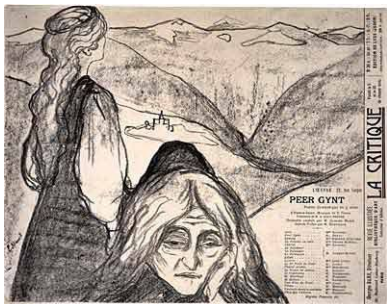

Bernard Dewagtere

France, SIN LE NOBLE

Aase's Death (Peer Gynt - Suite No 1, op. 46) Grieg, Edvard

About the artist

Doctor in musicology, conductor and composer.

Compositions and arrangements from all eras, in all styles or musical genres and for any instrument or vocal training.

Qualification: PhD Musicology

Associate: SACEM - IPI code of the artist : 342990

Artist page : <https://www.free-scores.com/Download-PDF-Sheet-Music-bernard-dewagtere.htm>

About the piece

Title: Aase's Death [Peer Gynt - Suite No 1, op. 46]

Composer: Grieg, Edvard

Arranger: Dewagtere, Bernard

Copyright: Copyright © Dewagtere, Bernard

Instrumentation: Tenor Saxophone, Piano

Style: Romantic

Comment: Suite No 1, op. 46 (1888) 1. Morning Mood 2. Aase's Death 3. Anitra's Dance 4. In the Hall of the Mountain King Suite No 2 (1891) 1. Ingrid's Lament 2. Arabian Dance 3. Peer Gynt's Homecoming 4. Solveig's Song

Bernard Dewagtere on [free-scores.com](https://www.free-scores.com)

LICENSE

This sheet music requires an authorization
- for public performances
- for use by teachers

Buy this license at :

<https://www.free-scores.com/licence-partition-uk.php?partition=42787>

- listen to the audio
- share your interpretation
- comment
- pay the licence
- contact the artist

Prohibited distribution on other website.