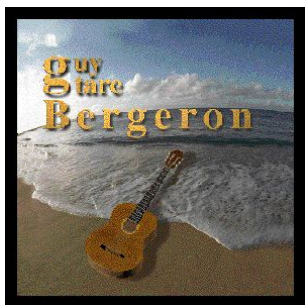

## Blackberry Blossom Traditional

### About the artist

Guy Bergeron was born the 13th of October 1964 in Loretteville, Province of Quebec, Canada. He graduated in music: in 1990, 3rd cycle in composition at the Conservatoire de musique of Quebec; in 1986, collegial grade (DEC) in pop music, Cegep of Drummondville, and in 1984, collegial grade (DEC) in music, Cegep of Ste-Foy, with guitar as first instrument. He was also a student in jazz interpretation from 1992 until 1994 at the University of Montreal (electric guitar) and he studied computer-assisted music at the Musitechnic School in Montreal. He plays the guitar (classical, electric, acoustic, synthesizer), the banjo, the mandolin and the bass. He's been earning his living with music for more than 25 years, as a professional musician, a composer, an arranger and also as a studio engineer as he manages his own studio.

### About the piece

**Title:** Blackberry Blossom  
**Composer:** Traditional  
**Arranger:** Bergeron, Guy  
**Copyright:** Copyright © Guy Bergeron  
**Publisher:** Bergeron, Guy  
**Instrumentation:** TAB banjo  
**Style:** Country - Bluegrass